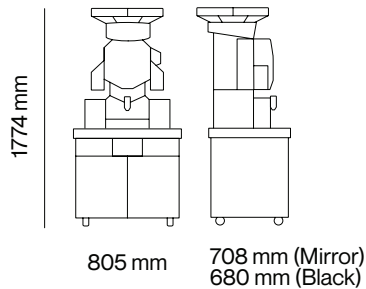

Speed S⁺plus All-in-One Wide