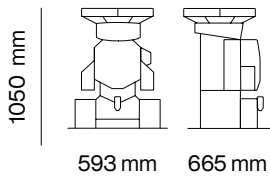

Speed S⁺plus

Speed S⁺plus