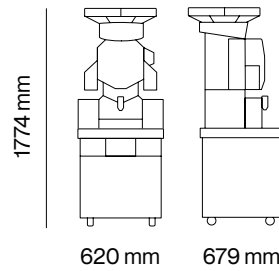

Speed S⁺plus All-in-One Slim