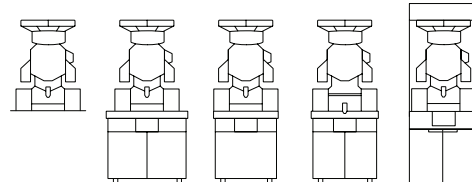

Measurements

Measurements Width Depth Height	Table-top	593 x 665 x 1050 mm 23.3" x 26.2" x 41.3"
	Slim	620 x 679 x 1774 mm 24.4" x 26.7" x 69.8"
	Wide Mirror	805 x 708 x 1774 mm 31.7" x 27.8" x 69.8"
	Wide Black	805 x 680 x 1774 mm 31.7" x 26.8" x 69.8"
	Tank	675 x 699 x 1755 mm 26.6" x 26.3" x 69.1"
	Juice Corner	738 x 742 x 2014 mm 29" x 29.2" x 79.2"
Net weight	Table-top	83.5 kg 184.1 lb
	Slim	114.3 kg 252.5 lb
	Wide Mirror	120.6 kg 266 lb
	Wide Black	131.5 / 290 lb
	Tank	109.9 kg 242.2 lb
	Juice Corner	73.4 kg 161.81 lb
Footprint	Table-top	0.37 m ²
	Slim	0.42 m ²
	Wide Mirror	0.57 m ²
	Wide Black	0.55 m ²
	Tank	0.47 m ²
	Juice Corner	0.54 m ²

Features:

Colours:

Models:

Table-top All-in-One Wide All-in-One Slim Tank All-in-One Juice Corner

Acc. and more info:

En

08414
Mar. 2023