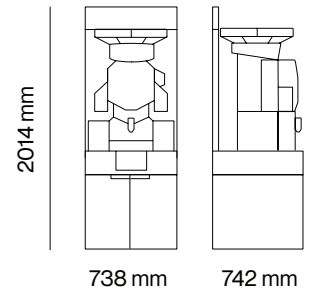

Speed S⁺plus Juice Corner

Specifications

Fruit type	Oranges, grapefruits, lemons, limes, tangerines	
Diameter of fruit	M Kit: 65-81 mm S Kit (Op): 45-67 mm L Kit (Op): 75-95 mm	
Fruits per minute	40 fruits / min	
Rate (juice / 250 ml)	1 juice in 5"	
Type of consumption	Very high	
Feeder capacity	20 kg | 44 lb	
Waste capacity	Table-top 15 l (2 x 7.5 l) All-in-One Up to 100 l	
Bottle holder	38 mm / 36 mm (Opt.) / 34.4 mm (US)	
Voltage	220-240 V | 50-60 Hz 120 V | 60 Hz 100 V | 50-60 Hz	
Power output	460 W | 0.62 HP 320 W | 0.43 HP 350 W | 0.47 HP	
Packaging		
Packaged machine dimensions Width | Depth | Height	Machine	700 x 700 x 1160 mm 27.5" x 27.5" x 45.7"
	Podium Slim	650 x 780 x 1110 mm 25.5" x 30.7" x 43.7"
	Podium Wide	920 x 760 x 1050 mm 36.2" x 29.9" x 41.3"
	Podium Tank	800 x 650 x 1110 mm 31.4" x 25.5" x 43.7"
	Juice Corner	830 x 850 x 1400 mm 32.6" x 33.4" x 55.1"
Weight	Table-top	98,1 kg | 216.3 lb
	All-in-One Wide Mirror	153,8 kg | 339.1 lb
	All-in-One Wide Black	156,4 kg | 344.8 lb
	All-in-One Slim Black	143,3 kg | 315.9 lb
	Tank All-in-One	135,7 kg | 299.1 lb
	Juice Corner	79,4 kg | 175 lb

Technical Information

Consumption	1.9 A / 2.7 A / 3.5 A
Protection against moisture	IPX4
Safety	Triple safety detector and motor locking detection mechanism
Sound pressure level	Below 65 dB
Connectivity	Smart version available
Filling height	Table-top 175 mm All-in-One 255 mm

Measurements

Measurements Width | Depth | Height	Table-top	593 x 665 x 1050 mm 23.3" x 26.2" x 41.3"
	Slim	620 x 679 x 1774 mm 24.4" x 26.7" x 69.8"
	Wide Mirror	805 x 708 x 1774 mm 31.7" x 27.8" x 69.8"
	Wide Black	805 x 680 x 1774 mm 31.7" x 26.8" x 69.8"
	Tank	675 x 699 x 1755 mm 26.6" x 26.3" x 69.1"
	Juice Corner	738 x 742 x 2014 mm 29" x 29.2" x 79.2"
Net weight	Table-top	83.5 kg | 184.1 lb
	Slim	114.3 kg | 252.5 lb
	Wide Mirror	120.6 kg | 266 lb
	Wide Black	131.5 / 290 lb
	Tank	109.9 kg | 242.2 lb
	Juice Corner	73.4 kg | 161.81 lb
Footprint	Table-top	0.37 m²
	Slim	0.42 m²
	Wide Mirror	0.57 m²
	Wide Black	0.55 m²
	Tank	0.47 m²
	Juice Corner	0.54 m²